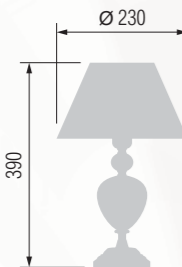

Floor lamp  
Торшер E-27 1x100 W

19 43-12.52/14422M

20 43-104/14422MФ

Table lamp  
Настольная лампа E-27 1x60 W

15 23-12.56/8022

16 23-12.50/8022Ф

Floor lamp  
Торшер E-27 1x100 W

21 43-12.56/14422M