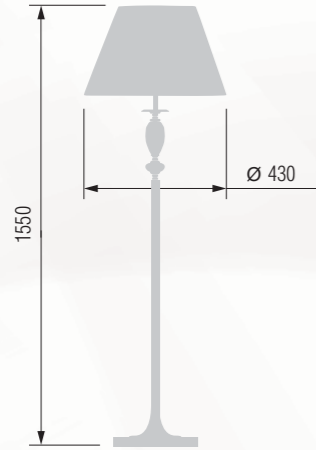

36 29-402.56/95509

Floor lamp  
Торшер

E-27 1x100 W

39 43-402.56/45512

39 43-402.56/45528

39 43-402.56/45542

39 43-402.56/45509

Floor lamp  
Торшер  E-27 1x100 W