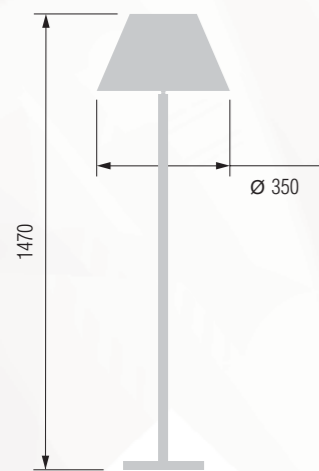

Wall lamp
Бра E-27 1x40 W
Spot-LED 1W

E-27 1x100 W