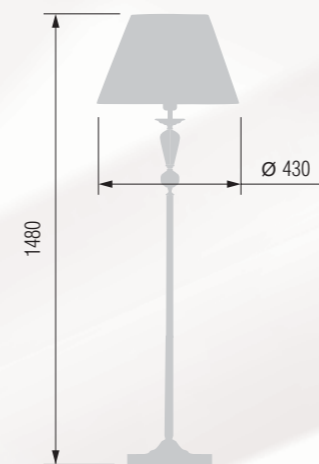

Floor lamp  
Торшер E-27 1x100 W

19 43-12.52/14422M

20 43-104/14422MФ

Table lamp  
Настольная лампа E-27 1x60 W

15 23-12.56/8022

16 23-12.50/8022Ф

Floor lamp  
Торшер E-27 1x100 W

21 43-12.56/14422M