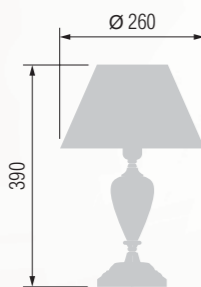

Table lamp
Настольная лампа E-27 1x60 W

Table lamp
Настольная лампа E-27 1x60 W