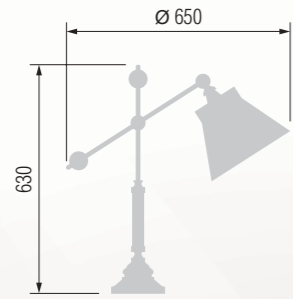

Table lamp
Настольная лампа E-27 1x60 W

146 21-08.57/3857

Table lamp
Настольная лампа E-27 1x60 W