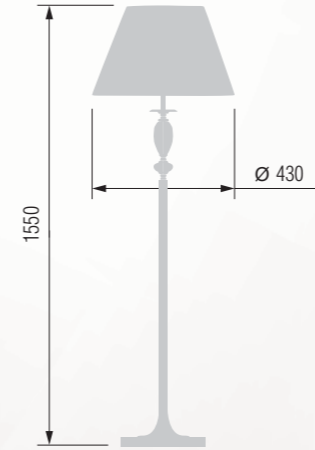

Floor lamp
Торшер E-27 1x100 W